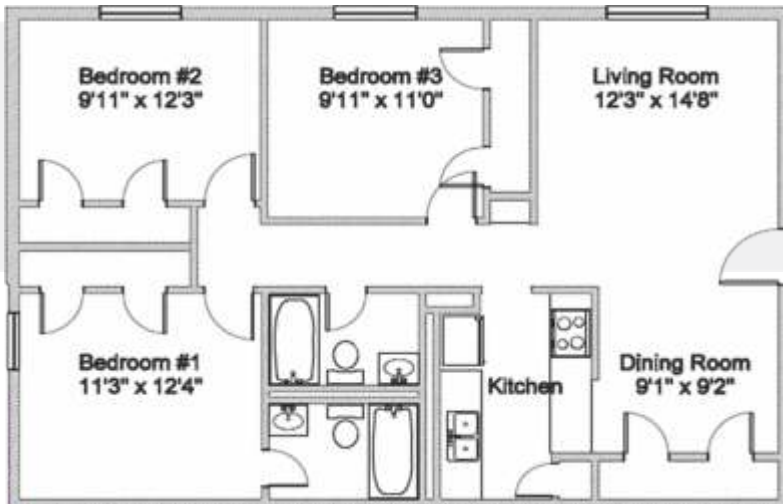

FLOOR PLAN TYPES

1 Bed / 1 Bath 702 Sq. Ft.
2 Bed / 1.5 Bath 918 Sq. Ft.
3 Bed / 2 Bath 1,052 Sq. Ft.

*Available in select homes

**Restrictions may apply

FLOOR PLAN TYPES

1 Bed / 1 Bath 702 Sq. Ft.*

2 Bed / 1.5 Bath 918 Sq. Ft.*

3 Bed / 2 Bath 1,052 Sq. Ft.*

4909 Rolling Meadows Drive, Dallas, TX 75211