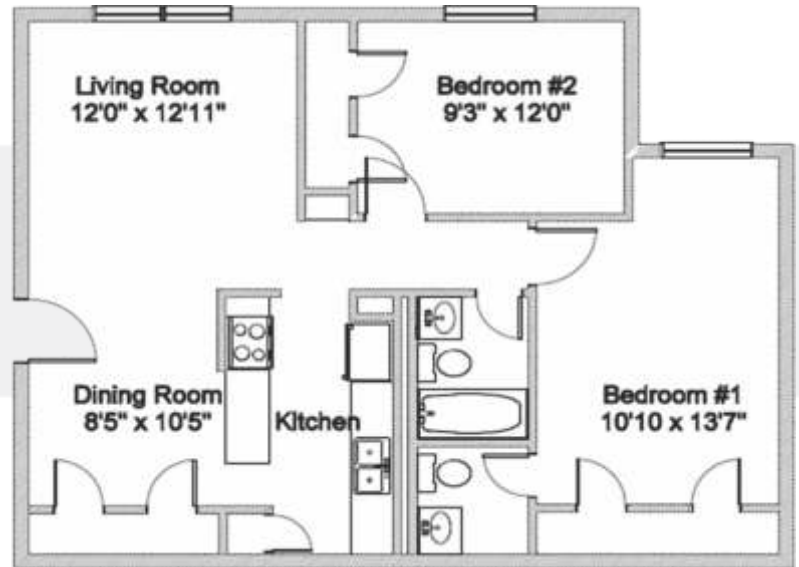

FLOOR PLAN TYPES

1 Bed / 1 Bath 702 Sq. Ft.
2 Bed / 1.5 Bath 918 Sq. Ft.
3 Bed / 2 Bath 1,052 Sq. Ft.

*Available in select homes

**Restrictions may apply

FLOOR PLAN TYPES

1 Bed / 1 Bath 702 Sq. Ft.*

2 Bed / 1.5 Bath 918 Sq. Ft.*

3 Bed / 2 Bath 1,052 Sq. Ft.*

4909 Rolling Meadows Drive, Dallas, TX 75211